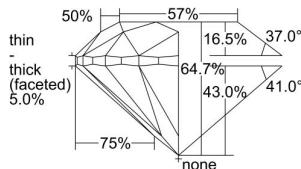

GIA®

FACSIMILE

GIA REPORT 1497289182

Verify this report at GIA.edu

GIA NATURAL DIAMOND DOSSIER®

May 08, 2024
GIA Report Number **1497289182**
Shape and Cutting Style ..... **Round Brilliant**
Measurements ..... **4.14 - 4.20 x 2.70 mm**

GRADING RESULTS

Carat Weight ..... **0.30 carat**
Color Grade ..... **K**
Clarity Grade **VS2**
Cut Grade ..... **Very Good**

ADDITIONAL GRADING INFORMATION

Polish ..... **Excellent**
Symmetry ..... **Good**
Fluorescence ..... **None**
Clarity Characteristics..... **Crystal, Indented Natural**
Inscription(s): **GIA 1497289182**

PROPORTIONS

Profile to actual proportions

GRADING SCALES

GIA COLOR SCALE	GIA CLARITY SCALE	GIA CUT SCALE
COLOURLESS	FLAWLESS	EXCELLENT
D	INTERNALLY FLAWLESS	
E	VVS₁	VERY GOOD
F		
G	VVS₂	
H	VS₁	GOOD
I		
J	VS₂	
K	SI₁	FAIR
L		
M	SI₂	
N	I₁	POOR
O		
P	I₂	
Q	I₃	
R		
S		
T		
U		
V		
W		
X		
Y		
Z