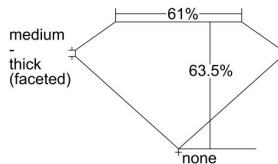

GIA®

FACSIMILE

GIA REPORT 1497294449

Verify this report at GIA.edu

GIA NATURAL DIAMOND DOSSIER®

May 08, 2024
GIA Report Number 1497294449
Shape and Cutting Style ..... Pear Brilliant
Measurements ..... 8.28 x 5.39 x 3.42 mm

GRADING RESULTS

Carat Weight ..... 0.90 carat
Color Grade L
Clarity Grade VS1

ADDITIONAL GRADING INFORMATION

Polish ..... Excellent
Symmetry ..... Excellent
Fluorescence ..... Faint
Clarity Characteristics..... Crystal, Pinpoint, Needle
Inscription(s): GIA 1497294449

PROPORTIONS

Profile not to actual proportions

GRADING SCALES

GIA COLOR SCALE		GIA CLARITY SCALE			
COLORLESS	D	VERY VERY SLIGHTLY INCLUDED	FLAWLESS		
	E		INTERNALLY FLAWLESS		
	F	VERY SLIGHTLY INCLUDED	VVS₁		
	G		VVS₂		
	H		VS₁		
	NEAR COLORLESS	I	SLIGHTLY INCLUDED	VS₂	
		J		SI₁	
		FAINT	K	INCLUDED	SI₂
			L		I₁
			M		I₂
VERT LIGHT	N		INCLUDED	I₃	
	O				
	P				
	LIGHT	Q			
		R			
S					
T					
	U				
	V				
	W				
	X				
	Y				
	Z