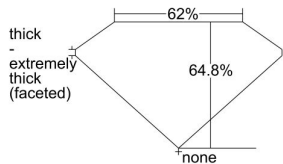

GIA®

FACSIMILE

GIA REPORT 1497307118

Verify this report at GIA.edu

GIA NATURAL DIAMOND DOSSIER®

May 14, 2024
GIA Report Number 1497307118
Shape and Cutting Style ..... Pear Brilliant
Measurements ..... 7.83 x 4.88 x 3.16 mm

GRADING RESULTS

Carat Weight ..... 0.73 carat
Color Grade I
Clarity Grade SI1

ADDITIONAL GRADING INFORMATION

Polish ..... Excellent
Symmetry ..... Very Good
Fluorescence ..... Faint
Clarity Characteristics ..... Crystal
Inscription(s): GIA 1497307118

PROPORTIONS

Profile not to actual proportions

GRADING SCALES

GIA COLOR SCALE		GIA CLARITY SCALE			
COLORLESS	D	VERY VERY SLIGHTLY INCLUDED	FLAWLESS		
	E		INTERNALLY FLAWLESS		
	F		VVS₁		
	NEAR COLORLESS	G	VERY SLIGHTLY INCLUDED	VVS₂	
		H		VS₁	
		FAINT	I	SLIGHTLY INCLUDED	VS₂
			J		SI₁
	LIGHT		K	INCLUDED	SI₂
			L		I₁
			M		I₂
N			INCLUDED	I₃	
O					
P					
Q					
R					
S					
T					
U					
V					
W					
X					
Y					
Z