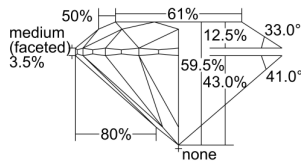

GIA®

FACSIMILE

GIA REPORT 1497351358

Verify this report at GIA.edu

GIA NATURAL DIAMOND DOSSIER®

May 14, 2024
GIA Report Number 1497351358
Shape and Cutting Style ..... Round Brilliant
Measurements ..... 4.34 - 4.36 x 2.59 mm

GRADING RESULTS

Carat Weight ..... 0.30 carat
Color Grade ..... F
Clarity Grade VS1
Cut Grade ..... Excellent

ADDITIONAL GRADING INFORMATION

Polish ..... Excellent
Symmetry ..... Excellent
Fluorescence ..... None
Clarity Characteristics ..... Crystal, Cloud
Inscription(s): GIA 1497351358

PROPORTIONS

Profile to actual proportions

GRADING SCALES

GIA COLOR SCALE	GIA CLARITY SCALE	GIA CUT SCALE	
D	FLAWLESS	EXCELLENT	
E	INTERNALLY FLAWLESS		
F		VVS₁	VERY GOOD
G	VVS₂		
H	VS₁	GOOD	
I	VS₂		
J	SI₁	FAIR	
K	SI₂		
L	I₁	POOR	
M	I₂		
N	I₃		
O			
P			
Q			
R			
S			
T			
U			
V			
W			
X			
Y			
Z