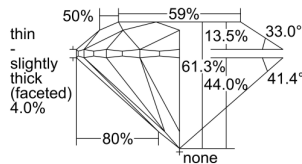

GIA®

FACSIMILE

GIA REPORT

1497370318

Verify this report at GIA.edu

GIA NATURAL DIAMOND DOSSIER®

May 15, 2024
GIA Report Number **1497370318**
Shape and Cutting Style ..... **Round Brilliant**
Measurements ..... **4.29 - 4.33 x 2.64 mm**

GRADING RESULTS

Carat Weight ..... **0.30 carat**
Color Grade ..... **G**
Clarity Grade **VS1**
Cut Grade ..... **Excellent**

ADDITIONAL GRADING INFORMATION

Polish ..... **Excellent**
Symmetry ..... **Very Good**
Fluorescence ..... **None**
Clarity Characteristics..... **Feather, Cloud, Pinpoint**
Inscription(s): **GIA 1497370318**

PROPORTIONS

Profile to actual proportions

GRADING SCALES

GIA COLOR SCALE	GIA CLARITY SCALE	GIA CUT SCALE	
D	FLAWLESS	EXCELLENT	
E	INTERNALLY FLAWLESS		
F		VVS₁	VERY GOOD
G	VVS₂		
H	VS₁	GOOD	
I	VS₂		
J	SI₁	FAIR	
K	SI₂		
L	I₁	POOR	
M	I₂		
N	I₃		
O			
P			
Q			
R			
S			
T			
U			
V			
W			
X			
Y			
Z