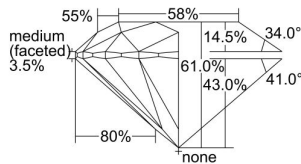

GIA®

FACSIMILE

GIA REPORT 1497373426

Verify this report at GIA.edu

GIA NATURAL DIAMOND DOSSIER®

May 15, 2024
GIA Report Number 1497373426
Shape and Cutting Style ..... Round Brilliant
Measurements ..... 4.30 - 4.33 x 2.63 mm

GRADING RESULTS

Carat Weight ..... 0.30 carat
Color Grade ..... E
Clarity Grade S11
Cut Grade ..... Excellent

ADDITIONAL GRADING INFORMATION

Polish ..... Excellent
Symmetry ..... Excellent
Fluorescence ..... None
Clarity Characteristics ..... Feather
Inscription(s): GIA 1497373426

PROPORTIONS

Profile to actual proportions

GRADING SCALES

GIA COLOR SCALE	GIA CLARITY SCALE	GIA CUT SCALE	
D	FLAWLESS	EXCELLENT	
E	INTERNALLY FLAWLESS		
F		VVS₁	VERY GOOD
G	VVS₂		
H	VS₁	GOOD	
I	VS₂		
J	S1₁	FAIR	
K	S1₂		
L	I₁	POOR	
M	I₂		
N	I₃		
O			
P			
Q			
R			
S			
T			
U			
V			
W			
X			
Y			
Z