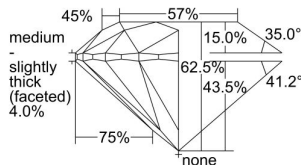

GIA®

FACSIMILE

GIA REPORT 1497374443

Verify this report at GIA.edu

GIA NATURAL DIAMOND DOSSIER®

May 23, 2024
GIA Report Number **1497374443**
Shape and Cutting Style ..... **Round Brilliant**
Measurements ..... **4.80 - 4.83 x 3.01 mm**

GRADING RESULTS

Carat Weight ..... **0.43 carat**
Color Grade ..... **H**
Clarity Grade **VS1**
Cut Grade ..... **Excellent**

ADDITIONAL GRADING INFORMATION

Polish ..... **Very Good**
Symmetry ..... **Excellent**
Fluorescence ..... **None**
Clarity Characteristics..... **Crystal, Feather, Needle, Pinpoint**
Inscription(s): **GIA 1497374443**

PROPORTIONS

Profile to actual proportions

GRADING SCALES

GIA COLOR SCALE	GIA CLARITY SCALE	GIA CUT SCALE	
D	FLAWLESS	EXCELLENT	
E	INTERNALLY FLAWLESS		
F		VVS₁	VERY GOOD
G	VVS₂		
H	VS₁	GOOD	
I	VS₂		
J	SI₁	FAIR	
K	SI₂		
L	I₁	POOR	
M	I₂		
N	I₃		
O			
P			
Q			
R			
S			
T			
U			
V			
W			
X			
Y			
Z