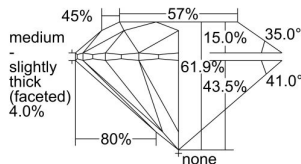

GIA®

FACSIMILE

GIA REPORT 1497377316

Verify this report at GIA.edu

GIA NATURAL DIAMOND DOSSIER®

May 21, 2024
GIA Report Number 1497377316
Shape and Cutting Style ..... Round Brilliant
Measurements ..... 4.90 - 4.93 x 3.04 mm

GRADING RESULTS

Carat Weight ..... 0.45 carat
Color Grade ..... E
Clarity Grade VS1
Cut Grade ..... Excellent

ADDITIONAL GRADING INFORMATION

Polish ..... Excellent
Symmetry ..... Excellent
Fluorescence ..... None
Clarity Characteristics ..... Feather, Cloud
Inscription(s): GIA 1497377316

PROPORTIONS

Profile to actual proportions

GRADING SCALES

GIA COLOR SCALE	GIA CLARITY SCALE	GIA CUT SCALE	
D	FLAWLESS	EXCELLENT	
E	INTERNALLY FLAWLESS		
F		VVS₁	VERY GOOD
G	VVS₂		
H	VS₁	GOOD	
I	VS₂		
J	SI₁	FAIR	
K	SI₂		
L	I₁	POOR	
M	I₂		
N	I₃		
O			
P			
Q			
R			
S			
T			
U			
V			
W			
X			
Y			
Z