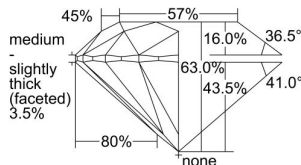

GIA®

FACSIMILE

GIA REPORT 1497396046

Verify this report at GIA.edu

GIA NATURAL DIAMOND DOSSIER®

May 21, 2024
GIA Report Number 1497396046
Shape and Cutting Style ..... Round Brilliant
Measurements ..... 5.36 - 5.38 x 3.38 mm

GRADING RESULTS

Carat Weight ..... 0.60 carat
Color Grade I
Clarity Grade VS2
Cut Grade ..... Excellent

ADDITIONAL GRADING INFORMATION

Polish ..... Excellent
Symmetry ..... Excellent
Fluorescence ..... Faint
Clarity Characteristics ..... Cloud, Crystal
Inscription(s): GIA 1497396046

PROPORTIONS

Profile to actual proportions

GRADING SCALES

GIA COLOR SCALE	GIA CLARITY SCALE	GIA CUT SCALE	
D	FLAWLESS	EXCELLENT	
E	INTERNALLY FLAWLESS		
F		VVS₁	VERY GOOD
G	VVS₂		
H	VS₁	GOOD	
I	VS₂		
J	SI₁	FAIR	
K	SI₂		
L	I₁	POOR	
M	I₂		
N	I₃		
O			
P			
Q			
R			
S			
T			
U			
V			
W			
X			
Y			
Z