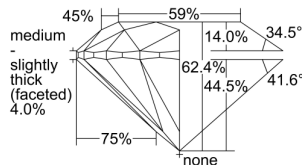

GIA®

FACSIMILE

GIA REPORT 1497402798

Verify this report at GIA.edu

GIA NATURAL DIAMOND DOSSIER®

May 22, 2024
GIA Report Number **1497402798**
Shape and Cutting Style ..... **Round Brilliant**
Measurements ..... **6.16 - 6.20 x 3.86 mm**

GRADING RESULTS

Carat Weight ..... **0.90 carat**
Color Grade ..... **H**
Clarity Grade **VS2**
Cut Grade ..... **Excellent**

ADDITIONAL GRADING INFORMATION

Polish ..... **Excellent**
Symmetry ..... **Excellent**
Fluorescence ..... **Faint**
Clarity Characteristics..... **Crystal, Cloud**
Inscription(s): **GIA 1497402798**

PROPORTIONS

Profile to actual proportions

GRADING SCALES

GIA COLOR SCALE	GIA CLARITY SCALE	GIA CUT SCALE	
D	FLAWLESS	EXCELLENT	
E	INTERNALLY FLAWLESS		
F		VVS₁	VERY GOOD
G	VVS₂		
H	VS₁	GOOD	
I	VS₂		
J	SI₁	FAIR	
K	SI₂		
L	I₁	POOR	
M	I₂		
N	I₃		
O			
P			
Q			
R			
S			
T			
U			
V			
W			
X			
Y			
Z