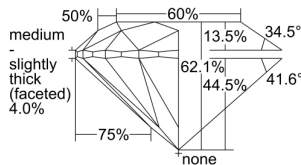

GIA®

FACSIMILE

GIA REPORT 1497413851

Verify this report at GIA.edu

GIA NATURAL DIAMOND DOSSIER®

May 21, 2024
GIA Report Number 1497413851
Shape and Cutting Style ..... Round Brilliant
Measurements ..... 5.67 - 5.69 x 3.53 mm

GRADING RESULTS

Carat Weight ..... 0.70 carat
Color Grade ..... G
Clarity Grade VS1
Cut Grade ..... Excellent

ADDITIONAL GRADING INFORMATION

Polish ..... Excellent
Symmetry ..... Excellent
Fluorescence ..... None
Clarity Characteristics ..... Cloud, Pinpoint, Needle
Inscription(s): GIA 1497413851

PROPORTIONS

Profile to actual proportions