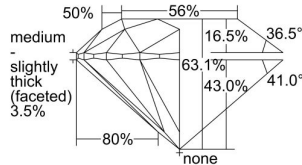

GIA®

FACSIMILE

GIA REPORT 1497427490

Verify this report at GIA.edu

GIA NATURAL DIAMOND DOSSIER®

May 22, 2024
GIA Report Number 1497427490
Shape and Cutting Style ..... Round Brilliant
Measurements ..... 4.47 - 4.50 x 2.83 mm

GRADING RESULTS

Carat Weight ..... 0.35 carat
Color Grade ..... G
Clarity Grade S11
Cut Grade ..... Excellent

ADDITIONAL GRADING INFORMATION

Polish ..... Excellent
Symmetry ..... Excellent
Fluorescence ..... None
Clarity Characteristics..... Cloud, Crystal, Feather
Inscription(s): GIA 1497427490

PROPORTIONS

Profile to actual proportions

GRADING SCALES

GIA COLOR SCALE	GIA CLARITY SCALE	GIA CUT SCALE	
D	FLAWLESS	EXCELLENT	
E	INTERNALLY FLAWLESS		
F		VVS₁	VERY GOOD
G	VVS₂		
H	VS₁	GOOD	
I	VS₂		
J	S1₁	FAIR	
K	S1₂		
L	I₁	POOR	
M	I₂		
N	I₃		
O			
P			
Q			
R			
S			
T			
U			
V			
W			
X			
Y			
Z