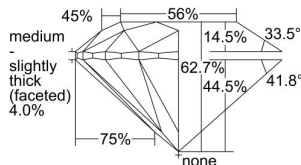

GIA®

FACSIMILE

GIA REPORT 1497430321

Verify this report at GIA.edu

GIA NATURAL DIAMOND DOSSIER®

May 28, 2024
GIA Report Number 1497430321
Shape and Cutting Style ..... Round Brilliant
Measurements ..... 4.46 - 4.48 x 2.80 mm

GRADING RESULTS

Carat Weight ..... 0.34 carat
Color Grade ..... D
Clarity Grade VVS1
Cut Grade ..... Excellent

ADDITIONAL GRADING INFORMATION

Polish ..... Excellent
Symmetry ..... Excellent
Fluorescence ..... Faint
Clarity Characteristics ..... Pinpoint
Inscription(s): GIA 1497430321

PROPORTIONS

Profile to actual proportions

GRADING SCALES

GIA COLOR SCALE	GIA CLARITY SCALE	GIA CUT SCALE
COLOURLESS	FLAWLESS	EXCELLENT
D	INTERNALLY FLAWLESS	
E	VVS₁	VERY GOOD
F		
G	VS₁	GOOD
H		
I	SI₁	FAIR
J		
K	I₁	POOR
L		
M	I₂	
N		
O	I₃	
P		
Q		
R		
S		
T		
U		
V		
W		
X		
Y		
Z