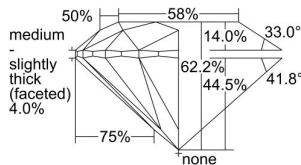

GIA®

FACSIMILE

GIA REPORT

1497445319

Verify this report at GIA.edu

GIA NATURAL DIAMOND DOSSIER®

May 23, 2024
GIA Report Number 1497445319
Shape and Cutting Style ..... Round Brilliant
Measurements ..... 5.15 - 5.18 x 3.21 mm

GRADING RESULTS

Carat Weight ..... 0.52 carat
Color Grade I
Clarity Grade S11
Cut Grade ..... Excellent

ADDITIONAL GRADING INFORMATION

Polish ..... Excellent
Symmetry ..... Excellent
Fluorescence ..... None
Clarity Characteristics ..... Crystal, Cloud
Inscription(s): GIA 1497445319

PROPORTIONS

Profile to actual proportions

GRADING SCALES

GIA COLOR SCALE	GIA CLARITY SCALE	GIA CUT SCALE
D	FLAWLESS	EXCELLENT
E	FLAWLESS	
F	INTERNALLY FLAWLESS	VERY GOOD
G	FLAWLESS	
H	VVS₁	GOOD
I	VVS₂	
J	VS₁	FAIR
K	VS₂	
L	S1₁	POOR
M	S1₂	
N	I₁	
O	I₂	
P	I₃	
Q		
R		
S		
T		
U		
V		
W		
X		
Y		
Z