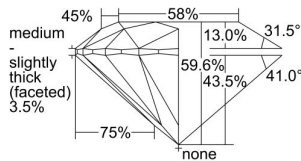

GIA®

FACSIMILE

GIA REPORT 1497451076

Verify this report at GIA.edu

GIA NATURAL DIAMOND DOSSIER®

May 27, 2024
GIA Report Number 1497451076
Shape and Cutting Style ..... Round Brilliant
Measurements ..... 5.28 - 5.30 x 3.16 mm

GRADING RESULTS

Carat Weight ..... 0.54 carat
Color Grade L
Clarity Grade VS2
Cut Grade ..... Excellent

ADDITIONAL GRADING INFORMATION

Polish ..... Excellent
Symmetry ..... Excellent
Fluorescence ..... None
Clarity Characteristics ..... Cloud, Crystal
Inscription(s): GIA 1497451076

PROPORTIONS

Profile to actual proportions

GRADING SCALES

GIA COLOR SCALE	GIA CLARITY SCALE	GIA CUT SCALE	
D	FLAWLESS	EXCELLENT	
E	INTERNALLY FLAWLESS		
F		VVS₁	VERY GOOD
G	VVS₂		
H	VS₁	GOOD	
I	VS₂		
J	SI₁	FAIR	
K	SI₂		
L	I₁	POOR	
M	I₂		
N	I₃		
O			
P			
Q			
R			
S			
T			
U			
V			
W			
X			
Y			
Z