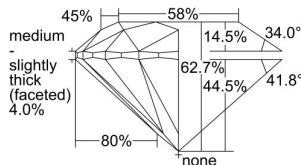

GIA®

FACSIMILE

GIA REPORT 1497457205

Verify this report at GIA.edu

GIA NATURAL DIAMOND DOSSIER®

May 27, 2024
GIA Report Number 1497457205
Shape and Cutting Style ..... Round Brilliant
Measurements ..... 5.80 - 5.83 x 3.65 mm

GRADING RESULTS

Carat Weight ..... 0.75 carat
Color Grade ..... E
Clarity Grade VS1
Cut Grade ..... Excellent

ADDITIONAL GRADING INFORMATION

Polish ..... Excellent
Symmetry ..... Excellent
Fluorescence ..... None
Clarity Characteristics..... Cloud, Crystal, Feather, Needle
Inscription(s): GIA 1497457205

PROPORTIONS

Profile to actual proportions