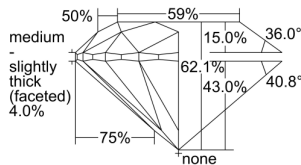

GIA®

FACSIMILE

GIA REPORT 1497479823

Verify this report at GIA.edu

GIA NATURAL DIAMOND DOSSIER®

May 28, 2024
GIA Report Number 1497479823
Shape and Cutting Style ..... Round Brilliant
Measurements ..... 5.90 - 5.94 x 3.67 mm

GRADING RESULTS

Carat Weight ..... 0.80 carat
Color Grade ..... F
Clarity Grade S11
Cut Grade ..... Excellent

ADDITIONAL GRADING INFORMATION

Polish ..... Excellent
Symmetry ..... Excellent
Fluorescence ..... Medium Blue
Clarity Characteristics ..... Crystal
Inscription(s): GIA 1497479823

PROPORTIONS

Profile to actual proportions

GRADING SCALES

GIA COLOR SCALE	GIA CLARITY SCALE	GIA CUT SCALE	
D	FLAWLESS	EXCELLENT	
E	INTERNALLY FLAWLESS		
F		VVS₁	VERY GOOD
G	VVS₂		
H	VS₁	GOOD	
I	VS₂		
J	S1₁	FAIR	
K	S1₂		
L	I₁	POOR	
M	I₂		
N	I₃		
O			
P			
Q			
R			
S			
T			
U			
V			
W			
X			
Y			
Z