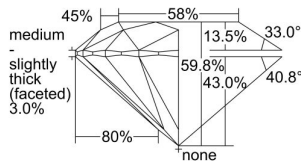

GIA®

FACSIMILE

GIA REPORT 1497480978

Verify this report at GIA.edu

GIA NATURAL DIAMOND DOSSIER®

July 01, 2024
GIA Report Number **1497480978**
Shape and Cutting Style ..... **Round Brilliant**
Measurements ..... **4.34 - 4.37 x 2.61 mm**

GRADING RESULTS

Carat Weight ..... **0.30 carat**
Color Grade ..... **G**
Clarity Grade **VS2**
Cut Grade ..... **Excellent**

ADDITIONAL GRADING INFORMATION

Polish ..... **Excellent**
Symmetry ..... **Excellent**
Fluorescence ..... **None**
Clarity Characteristics..... **Cloud, Crystal, Needle**
Inscription(s): **GIA 1497480978**

PROPORTIONS

Profile to actual proportions

GRADING SCALES

GIA COLOR SCALE	GIA CLARITY SCALE	GIA CUT SCALE	
D	FLAWLESS	EXCELLENT	
E	INTERNALLY FLAWLESS		
F		VVS₁	VERY GOOD
G	VVS₂		
H	VS₁	GOOD	
I	VS₂		
J	SI₁	FAIR	
K	SI₂		
L	I₁	POOR	
M			
N			
O	I₂		
P			
Q			
R	I₃		
S			
T			
U			
V			
W			
X			
Y			
Z