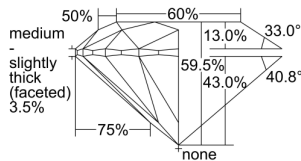

GIA®

FACSIMILE

GIA REPORT 1497496821

Verify this report at GIA.edu

GIA NATURAL DIAMOND DOSSIER®

June 04, 2024
GIA Report Number 1497496821
Shape and Cutting Style ..... Round Brilliant
Measurements ..... 4.60 - 4.62 x 2.74 mm

GRADING RESULTS

Carat Weight ..... 0.36 carat
Color Grade ..... F
Clarity Grade S11
Cut Grade ..... Excellent

ADDITIONAL GRADING INFORMATION

Polish ..... Excellent
Symmetry ..... Excellent
Fluorescence ..... Medium Blue
Clarity Characteristics ..... Cloud, Crystal, Feather
Inscription(s): GIA 1497496821

PROPORTIONS

Profile to actual proportions

GRADING SCALES

GIA COLOR SCALE	GIA CLARITY SCALE	GIA CUT SCALE
D	FLAWLESS	EXCELLENT
E	FLAWLESS	
F	INTERNALLY FLAWLESS	VERY GOOD
G	VVS₁	
H	VVS₂	GOOD
I	VS₁	
J	VS₂	FAIR
K	S1₁	
L	S1₂	POOR
M	I₁	
N	I₂	
O	I₃	
P		
Q		
R		
S		
T		
U		
V		
W		
X		
Y		
Z