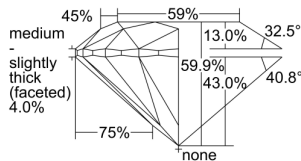

GIA®

FACSIMILE

GIA REPORT 1497511524

Verify this report at GIA.edu

GIA NATURAL DIAMOND DOSSIER®

May 29, 2024
GIA Report Number 1497511524
Shape and Cutting Style ..... Round Brilliant
Measurements ..... 4.19 - 4.20 x 2.51 mm

GRADING RESULTS

Carat Weight ..... 0.27 carat
Color Grade ..... H
Clarity Grade VS1
Cut Grade ..... Excellent

ADDITIONAL GRADING INFORMATION

Polish ..... Excellent
Symmetry ..... Excellent
Fluorescence ..... None
Clarity Characteristics ..... Cloud, Pinpoint
Inscription(s): GIA 1497511524

PROPORTIONS

Profile to actual proportions

GRADING SCALES

GIA COLOR SCALE	GIA CLARITY SCALE	GIA CUT SCALE
D	FLAWLESS	EXCELLENT
E	FLAWLESS	
F	INTERNALLY FLAWLESS	VERY GOOD
G	FLAWLESS	
H	VVS₁	GOOD
I	VVS₂	
J	VS₁	FAIR
K	VS₂	
L	SI₁	POOR
M	SI₂	
N	I₁	
O	I₂	
P	I₃	
Q		
R		
S		
T		
U		
V		
W		
X		
Y		
Z