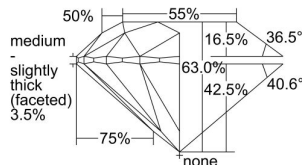

GIA®

FACSIMILE

GIA REPORT 1497513245

Verify this report at gia.edu

GIA NATURAL DIAMOND DOSSIER®

May 30, 2024
GIA Report Number 1497513245
Shape and Cutting Style ..... Round Brilliant
Measurements ..... 5.02 - 5.05 x 3.17 mm

GRADING RESULTS

Carat Weight ..... 0.50 carat
Color Grade I
Clarity Grade VS1
Cut Grade ..... Excellent

ADDITIONAL GRADING INFORMATION

Polish ..... Excellent
Symmetry ..... Excellent
Fluorescence ..... None
Clarity Characteristics ..... Needle
Inscription(s): GIA 1497513245

PROPORTIONS

Profile to actual proportions

GRADING SCALES

GIA COLOR SCALE	GIA CLARITY SCALE	GIA CUT SCALE	
D	FLAWLESS	EXCELLENT	
E	INTERNALLY FLAWLESS		
F		VVS₁	VERY GOOD
G	VVS₂		
H	VS₁	GOOD	
I	VS₂		
J	SI₁	FAIR	
K	SI₂		
L	I₁	POOR	
M	I₂		
N	I₃		
O			
P			
Q			
R			
S			
T			
U			
V			
W			
X			
Y			
Z