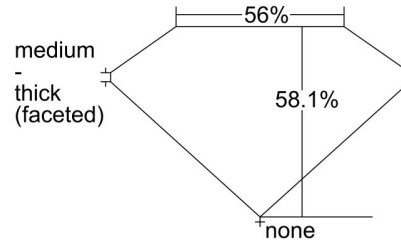

GIA NATURAL DIAMOND GRADING REPORT

June 03, 2024
 GIA Report Number 1497542050
 Shape and Cutting Style Pear Brilliant
 Measurements 11.27 x 6.66 x 3.87 mm

GRADING RESULTS

Carat Weight 1.71 carat
 Color Grade J
 Clarity Grade SI1

PROPORTIONS

Profile not to actual proportions

CLARITY CHARACTERISTICS

KEY TO SYMBOLS*

- Twinning Wisp
- Feather

* Red symbols denote internal characteristics (inclusions). Green or black symbols denote external characteristics (blemishes). Diagram is an approximate representation of the diamond, and symbols shown indicate type, position, and approximate size of clarity characteristics. All clarity characteristics may not be shown. Details of finish are not shown.