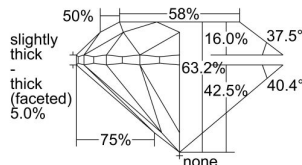

GIA®

FACSIMILE

GIA REPORT

1497551434

Verify this report at GIA.edu

GIA NATURAL DIAMOND DOSSIER®

June 03, 2024
GIA Report Number 1497551434
Shape and Cutting Style ..... Round Brilliant
Measurements ..... 4.19 - 4.21 x 2.66 mm

GRADING RESULTS

Carat Weight ..... 0.30 carat
Color Grade I
Clarity Grade VS1
Cut Grade ..... Very Good

ADDITIONAL GRADING INFORMATION

Polish ..... Excellent
Symmetry ..... Excellent
Fluorescence ..... None
Clarity Characteristics..... Crystal, Pinpoint
Inscription(s): GIA 1497551434

PROPORTIONS

GRADING SCALES

GIA COLOR SCALE

COLOURLESS	D
	E
	F
	G
	H
	I
NEAR COLOURLESS	J
	K
	L
FAIN	M
	N
	O
	P
	R
	S
	T
	U
	V
	W
	X
	Y
LIGHT	Z

GIA CLARITY SCALE

FLAWLESS	VERY VERY SLIGHTLY INCLUDED	VS₁	VS₂	SI₁	SI₂	I₁	I₂	I₃			
									VERY SLIGHTLY INCLUDED	SLIGHTLY INCLUDED	INCLUDED

GIA CUT SCALE

EXCELLENT
VERY GOOD
GOOD
FAIR
POOR