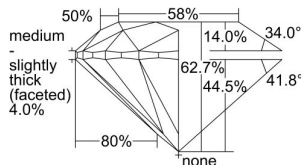

GIA®

FACSIMILE

GIA REPORT 1497560728

Verify this report at GIA.edu

GIA NATURAL DIAMOND DOSSIER®

June 11, 2024
GIA Report Number 1497560728
Shape and Cutting Style ..... Round Brilliant
Measurements ..... 5.40 - 5.44 x 3.40 mm

GRADING RESULTS

Carat Weight ..... 0.61 carat
Color Grade ..... F
Clarity Grade VS1
Cut Grade ..... Excellent

ADDITIONAL GRADING INFORMATION

Polish ..... Excellent
Symmetry ..... Excellent
Fluorescence ..... None
Clarity Characteristics ..... Crystal, Pinpoint
Inscription(s): GIA 1497560728

PROPORTIONS

Profile to actual proportions

GRADING SCALES

GIA COLOR SCALE

COLORLESS	D
	E
	F
	G
	H
	I
	J
NEAR COLORLESS	K
	L
Faint	M
	N
	O
	P
Very Light	Q
	R
	S
	T
	U
	V
Light	W
	X
	Y
	Z

GIA CLARITY SCALE

FLAWLESS	VERY VERY SLIGHTLY INCLUDED	VS₁	VS₂	VS₁	VS₂	SL₁	SL₂	I₁	I₂	I₃		
											FLAWLESS	INTERNALLY FLAWLESS

GIA CUT SCALE

EXCELLENT
VERY GOOD
GOOD
FAIR
POOR