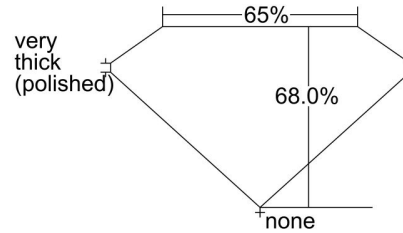

GIA NATURAL DIAMOND GRADING REPORT

June 11, 2024
 GIA Report Number 1497590254
 Shape and Cutting Style Emerald Cut
 Measurements 7.54 x 5.44 x 3.70 mm

GRADING RESULTS

Carat Weight 1.53 carat
 Color Grade I
 Clarity Grade VS1

Profile not to actual proportions

CLARITY CHARACTERISTICS

KEY TO SYMBOLS*

- Crystal
- ∖ Needle
- Pinpoint

* Red symbols denote internal characteristics (inclusions). Green or black symbols denote external characteristics (blemishes). Diagram is an approximate representation of the diamond, and symbols shown indicate type, position, and approximate size of clarity characteristics. All clarity characteristics may not be shown. Details of finish are not shown.