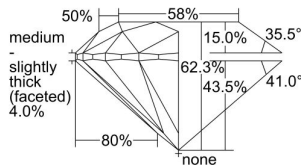

GIA®

FACSIMILE

GIA REPORT 1497590441

Verify this report at GIA.edu

GIA NATURAL DIAMOND DOSSIER®

June 11, 2024
GIA Report Number 1497590441
Shape and Cutting Style ..... Round Brilliant
Measurements ..... 3.87 - 3.88 x 2.42 mm

GRADING RESULTS

Carat Weight ..... 0.22 carat
Color Grade ..... D
Clarity Grade VVS1
Cut Grade ..... Excellent

ADDITIONAL GRADING INFORMATION

Polish ..... Excellent
Symmetry ..... Excellent
Fluorescence ..... None
Clarity Characteristics ..... Pinpoint
Inscription(s): GIA 1497590441

PROPORTIONS

Profile to actual proportions

GRADING SCALES

GIA COLOR SCALE	GIA CLARITY SCALE	GIA CUT SCALE	
D	FLAWLESS	EXCELLENT	
E	INTERNALLY FLAWLESS		
F		VVS₁	VERY GOOD
G	VVS₂		
H	VS₁	GOOD	
I	VS₂		
J	SI₁	FAIR	
K	SI₂		
L	I₁	POOR	
M	I₂		
N	I₃		
O			
P			
Q			
R			
S			
T			
U			
V			
W			
X			
Y			
Z