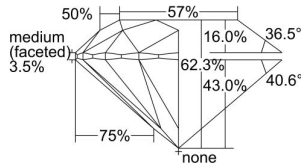

GIA®

FACSIMILE

GIA REPORT 1497596984

Verify this report at GIA.edu

GIA NATURAL DIAMOND DOSSIER®

June 07, 2024
GIA Report Number **1497596984**
Shape and Cutting Style ..... **Round Brilliant**
Measurements ..... **5.37 - 5.40 x 3.36 mm**

GRADING RESULTS

Carat Weight ..... **0.60 carat**
Color Grade ..... **E**
Clarity Grade **S11**
Cut Grade ..... **Excellent**

ADDITIONAL GRADING INFORMATION

Polish ..... **Excellent**
Symmetry ..... **Excellent**
Fluorescence ..... **None**
Clarity Characteristics ..... **Cloud, Feather**
Inscription(s): **GIA 1497596984**

PROPORTIONS

Profile to actual proportions

GRADING SCALES

GIA COLOR SCALE	GIA CLARITY SCALE	GIA CUT SCALE	
D	FLAWLESS	EXCELLENT	
E	INTERNALLY FLAWLESS		
F		VVS₁	VERY GOOD
G	VVS₂		
H	VS₁	GOOD	
I	VS₂		
J	S1₁	FAIR	
K	S1₂		
L	I₁	POOR	
M	I₂		
N	I₃		
O			
P			
Q			
R			
S			
T			
U			
V			
W			
X			
Y			
Z