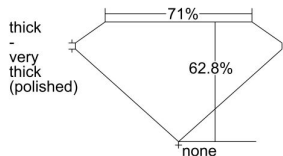

GIA®

FACSIMILE

GIA REPORT 1497608279

Verify this report at GIA.edu

GIA NATURAL DIAMOND DOSSIER®

June 10, 2024
GIA Report Number 1497608279
Shape and Cutting Style ..... **Cut-Cornered Rectangular Modified Brilliant**
Measurements ..... 6.22 x 4.54 x 2.85 mm

GRADING RESULTS

Carat Weight ..... 0.70 carat
Color Grade ..... E
Clarity Grade VS2

ADDITIONAL GRADING INFORMATION

Polish ..... Excellent
Symmetry ..... Very Good
Fluorescence ..... None
Clarity Characteristics ..... Cloud, Crystal
Inscription(s): GIA 1497608279

PROPORTIONS

Profile not to actual proportions

GRADING SCALES

GIA COLOR SCALE		GIA CLARITY SCALE			
COLORLESS	D	VERY VERY SLIGHTLY INCLUDED	FLAWLESS		
	E		INTERNALLY FLAWLESS		
	F	VERY SLIGHTLY INCLUDED	VVS₁		
	G		VVS₂		
	H		VS₁		
	NEAR COLORLESS	I	SLIGHTLY INCLUDED	VS₂	
		J		SI₁	
		FAINT	K	INCLUDED	SI₂
			L		I₁
			M		I₂
N			I₃		
VERT LIGHT	O	LIGHT			
	P				
	Q				
	R				
	S				
	T				
LIGHT	U				
	V				
	W				
	X				
Y					
Z