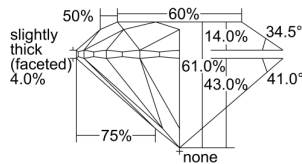

GIA®

FACSIMILE

GIA REPORT 1497613333

Verify this report at GIA.edu

GIA NATURAL DIAMOND DOSSIER®

June 10, 2024
GIA Report Number 1497613333
Shape and Cutting Style ..... Round Brilliant
Measurements ..... 5.16 - 5.19 x 3.15 mm

GRADING RESULTS

Carat Weight ..... 0.52 carat
Color Grade ..... F
Clarity Grade VS1
Cut Grade ..... Excellent

ADDITIONAL GRADING INFORMATION

Polish ..... Excellent
Symmetry ..... Excellent
Fluorescence ..... Faint
Clarity Characteristics ..... Cloud, Feather, Pinpoint
Inscription(s): GIA 1497613333

PROPORTIONS

Profile to actual proportions

GRADING SCALES

GIA COLOR SCALE	GIA CLARITY SCALE	GIA CUT SCALE	
D	FLAWLESS	EXCELLENT	
E	INTERNALLY FLAWLESS		
F		VVS₁	VERY GOOD
G	VVS₂		
H	VS₁	GOOD	
I	VS₂		
J	SI₁	FAIR	
K	SI₂		
L	I₁	POOR	
M	I₂		
N	I₃		
O			
P			
Q			
R			
S			
T			
U			
V			
W			
X			
Y			
Z