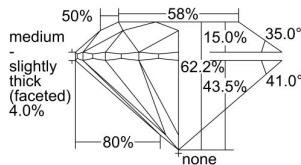

GIA®

FACSIMILE

GIA REPORT 1497637176

Verify this report at GIA.edu

GIA NATURAL DIAMOND DOSSIER®

July 01, 2024
GIA Report Number **1497637176**
Shape and Cutting Style ..... **Round Brilliant**
Measurements ..... **5.68 - 5.71 x 3.54 mm**

GRADING RESULTS

Carat Weight ..... **0.71 carat**
Color Grade ..... **H**
Clarity Grade **VS1**
Cut Grade ..... **Excellent**

ADDITIONAL GRADING INFORMATION

Polish ..... **Excellent**
Symmetry ..... **Excellent**
Fluorescence ..... **None**
Clarity Characteristics..... **Indented Natural, Cloud, Pinpoint**
Inscription(s): **GIA 1497637176**

PROPORTIONS

Profile to actual proportions

GRADING SCALES

GIA COLOR SCALE	GIA CLARITY SCALE	GIA CUT SCALE	
D	FLAWLESS	EXCELLENT	
E	INTERNALLY FLAWLESS		
F		VVS₁	VERY GOOD
G	VVS₂		
H	VS₁	GOOD	
I	VS₂		
J	SI₁	FAIR	
K	SI₂		
L	I₁	POOR	
M	I₂		
N	I₃		
O			
P			
Q			
R			
S			
T			
U			
V			
W			
X			
Y			
Z