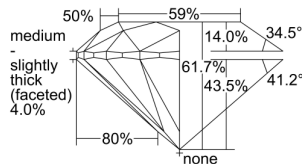

GIA®

FACSIMILE

GIA REPORT

1497639846

Verify this report at GIA.edu

GIA NATURAL DIAMOND DOSSIER®

June 12, 2024
GIA Report Number 1497639846
Shape and Cutting Style ..... Round Brilliant
Measurements ..... 4.72 - 4.74 x 2.92 mm

GRADING RESULTS

Carat Weight ..... 0.40 carat
Color Grade ..... E
Clarity Grade S11
Cut Grade ..... Excellent

ADDITIONAL GRADING INFORMATION

Polish ..... Excellent
Symmetry ..... Excellent
Fluorescence ..... None
Clarity Characteristics ..... Cloud, Feather
Inscription(s): GIA 1497639846

PROPORTIONS

Profile to actual proportions

GRADING SCALES

GIA COLOR SCALE	GIA CLARITY SCALE	GIA CUT SCALE
D	FLAWLESS	EXCELLENT
E	FLAWLESS	
F	INTERNALLY FLAWLESS	VERY GOOD
G	FLAWLESS	
H	VVS₁	GOOD
I	VVS₂	
J	VS₁	FAIR
K	VS₂	
L	S1₁	POOR
M	S1₂	
N	I₁	
O	I₂	
P	I₃	
Q		
R		
S		
T		
U		
V		
W		
X		
Y		
Z