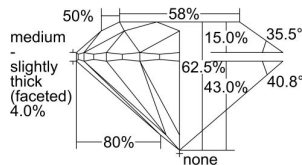

GIA®

FACSIMILE

GIA REPORT 1497647928

Verify this report at GIA.edu

GIA NATURAL DIAMOND DOSSIER®

June 13, 2024
GIA Report Number 1497647928
Shape and Cutting Style ..... Round Brilliant
Measurements ..... 5.88 - 5.93 x 3.69 mm

GRADING RESULTS

Carat Weight ..... 0.80 carat
Color Grade ..... J
Clarity Grade VVS2
Cut Grade ..... Excellent

ADDITIONAL GRADING INFORMATION

Polish ..... Excellent
Symmetry ..... Excellent
Fluorescence ..... None
Clarity Characteristics..... Cloud, Pinpoint, Indented Natural
Inscription(s): GIA 1497647928

PROPORTIONS

Profile to actual proportions

GRADING SCALES

GIA COLOR SCALE

COLOREDNESS	D
	E
	F
	G
	H
	I
	J
NEAR COLORLESS	K
	L
Faint	M
	N
	O
	P
Very Light	R
	S
	T
	U
	V
	W
	X
	Y
Light	Z

GIA CLARITY SCALE

FLAWLESS	INTERNAL FLAWLESS	
		FLAWLESS
VERY VERY SLIGHTLY INCLUDED	VVS₁	
	VVS₂	
VERY SLIGHTLY INCLUDED	VS₁	
	VS₂	
SLIGHTLY INCLUDED	SI₁	
	SI₂	
INCLUDED	I₁	
	I₂	
	I₃	

GIA CUT SCALE

EXCELLENT
VERY GOOD
GOOD
FAIR
POOR