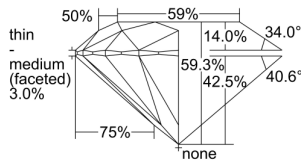

GIA®

FACSIMILE

GIA REPORT 1497684878

Verify this report at GIA.edu

GIA NATURAL DIAMOND DOSSIER®

June 18, 2024
GIA Report Number **1497684878**
Shape and Cutting Style ..... **Round Brilliant**
Measurements ..... **5.85 - 5.87 x 3.48 mm**

GRADING RESULTS

Carat Weight ..... **0.72 carat**
Color Grade ..... **D**
Clarity Grade **VVS1**
Cut Grade ..... **Excellent**

ADDITIONAL GRADING INFORMATION

Polish ..... **Excellent**
Symmetry ..... **Excellent**
Fluorescence ..... **Medium Yellow**
Clarity Characteristics..... **Pinpoint, Cloud**
Inscription(s): **GIA 1497684878**

PROPORTIONS

Profile to actual proportions

GRADING SCALES

GIA COLOR SCALE	GIA CLARITY SCALE	GIA CUT SCALE	
D	FLAWLESS	EXCELLENT	
E	INTERNALLY FLAWLESS		
F		VVS₁	VERY GOOD
G	VVS₂		
H	VS₁	GOOD	
I	VS₂		
J	SI₁	FAIR	
K	SI₂		
L	I₁	POOR	
M	I₂		
N	I₃		
O			
P			
Q			
R			
S			
T			
U			
V			
W			
X			
Y			
Z