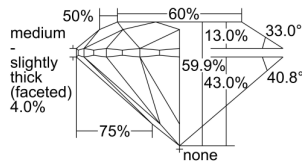

GIA®

FACSIMILE

GIA REPORT

1497690685

Verify this report at GIA.edu

GIA NATURAL DIAMOND DOSSIER®

June 18, 2024
GIA Report Number 1497690685
Shape and Cutting Style ..... Round Brilliant
Measurements ..... 5.83 - 5.87 x 3.51 mm

GRADING RESULTS

Carat Weight ..... 0.74 carat
Color Grade ..... F
Clarity Grade VS1
Cut Grade ..... Excellent

ADDITIONAL GRADING INFORMATION

Polish ..... Excellent
Symmetry ..... Excellent
Fluorescence ..... Faint
Clarity Characteristics..... Crystal, Feather, Pinpoint, Cloud
Inscription(s): GIA 1497690685

PROPORTIONS

Profile to actual proportions

GRADING SCALES

GIA COLOR SCALE	GIA CLARITY SCALE	GIA CUT SCALE	
D	FLAWLESS	EXCELLENT	
E	INTERNALLY FLAWLESS		
F		VVS₁	VERY GOOD
G	VVS₂		
H	VS₁	GOOD	
I	VS₂		
J	SI₁	FAIR	
K	SI₂		
L	I₁	POOR	
M	I₂		
N	I₃		
O			
P			
Q			
R			
S			
T			
U			
V			
W			
X			
Y			
Z