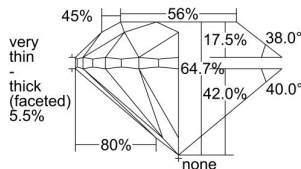

GIA®

FACSIMILE

GIA REPORT 1497691866

Verify this report at GIA.edu

GIA NATURAL DIAMOND DOSSIER®

June 18, 2024
GIA Report Number 1497691866
Shape and Cutting Style ..... Round Brilliant
Measurements ..... 4.55 - 4.60 x 2.96 mm

GRADING RESULTS

Carat Weight ..... 0.40 carat
Color Grade ..... E
Clarity Grade VS1
Cut Grade ..... Very Good

ADDITIONAL GRADING INFORMATION

Polish ..... Excellent
Symmetry ..... Very Good
Fluorescence ..... Medium Blue
Clarity Characteristics..... Crystal, Cavity, Cloud
Inspection(s): GIA 1497691866

PROPORTIONS

Profile to actual proportions

GRADING SCALES

GIA COLOR SCALE	GIA CLARITY SCALE	GIA CUT SCALE
D	FLAWLESS	EXCELLENT
E	INTERNALLY FLAWLESS	
F	VVS₁	VERY GOOD
G		
H	VS₁	GOOD
I		
J	VS₂	FAIR
K		
L	SI₁	POOR
M		
N	I₁	
O		
P	I₂	
R		
S	I₃	
T		
U		
V		
W		
X		
Y		
Z