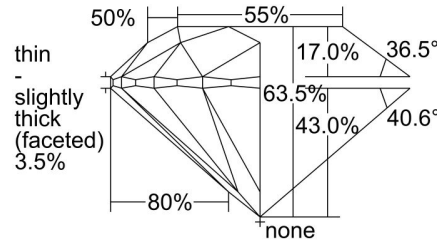

GIA NATURAL DIAMOND GRADING REPORT

June 20, 2024
 GIA Report Number 1497703567
 Shape and Cutting Style Round Brilliant
 Measurements 6.30 - 6.35 x 4.01 mm

GRADING RESULTS

Carat Weight 1.00 carat
 Color Grade G
 Clarity Grade VS1
 Cut Grade Excellent

ADDITIONAL GRADING INFORMATION

Polish Excellent
 Symmetry Very Good
 Fluorescence None
 Inscription(s): GIA 1497703567

PROPORTIONS

Profile to actual proportions

CLARITY CHARACTERISTICS

KEY TO SYMBOLS*

- Feather
- Pinpoint
- Natural
- Extra Facet

* Red symbols denote internal characteristics (inclusions). Green or black symbols denote external characteristics (blemishes). Diagram is an approximate representation of the diamond, and symbols shown indicate type, position, and approximate size of clarity characteristics. All clarity characteristics may not be shown. Details of finish are not shown.