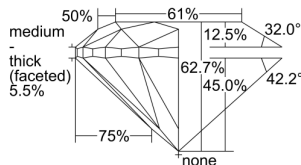

GIA®

FACSIMILE

GIA REPORT 1497729336

Verify this report at GIA.edu

GIA NATURAL DIAMOND DOSSIER®

June 21, 2024
GIA Report Number 1497729336
Shape and Cutting Style ..... Round Brilliant
Measurements ..... 4.23 - 4.27 x 2.66 mm

GRADING RESULTS

Carat Weight ..... 0.30 carat
Color Grade ..... D
Clarity Grade S11
Cut Grade ..... Very Good

ADDITIONAL GRADING INFORMATION

Polish ..... Excellent
Symmetry ..... Very Good
Fluorescence ..... Medium Blue
Clarity Characteristics ..... Crystal, Cloud
Inscription(s): GIA 1497729336

PROPORTIONS

Profile to actual proportions

GRADING SCALES

GIA COLOR SCALE	GIA CLARITY SCALE	GIA CUT SCALE	
D	FLAWLESS	EXCELLENT	
E	INTERNALLY FLAWLESS		
F		VVS₁	VERY GOOD
G	VVS₂		
H	VS₁	GOOD	
I	VS₂		
J	S1₁	FAIR	
K	S1₂		
L	I₁	POOR	
M	I₂		
N	I₃		
O			
P			
Q			
R			
S			
T			
U			
V			
W			
X			
Y			
Z