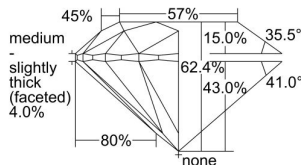

GIA®

FACSIMILE

GIA REPORT 1497731156

Verify this report at GIA.edu

GIA NATURAL DIAMOND DOSSIER®

June 24, 2024
GIA Report Number 1497731156
Shape and Cutting Style ..... Round Brilliant
Measurements ..... 4.52 - 4.55 x 2.83 mm

GRADING RESULTS

Carat Weight ..... 0.36 carat
Color Grade ..... E
Clarity Grade VS1
Cut Grade ..... Excellent

ADDITIONAL GRADING INFORMATION

Polish ..... Excellent
Symmetry ..... Excellent
Fluorescence ..... None
Clarity Characteristics ..... Cloud, Pinpoint
Inscription(s): GIA 1497731156

PROPORTIONS

Profile to actual proportions

GRADING SCALES

GIA COLOR SCALE	GIA CLARITY SCALE	GIA CUT SCALE	
D	FLAWLESS	EXCELLENT	
E	INTERNALLY FLAWLESS		
F		VVS₁	VERY GOOD
G	VVS₂		
H	VS₁	GOOD	
I	VS₂		
J	SI₁	FAIR	
K	SI₂		
L	I₁	POOR	
M	I₂		
N	I₃		
O			
P			
Q			
R			
S			
T			
U			
V			
W			
X			
Y			
Z