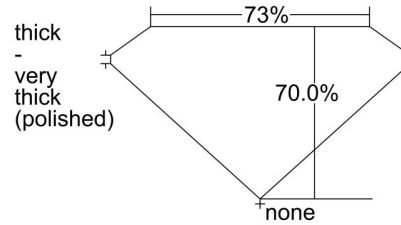

GIA NATURAL DIAMOND GRADING REPORT

June 26, 2024
 GIA Report Number 1497733200
 Shape and Cutting Style Square Modified Brilliant
 Measurements 5.50 x 5.50 x 3.85 mm

GRADING RESULTS

Carat Weight 1.01 carat
 Color Grade I
 Clarity Grade VVS1

ADDITIONAL GRADING INFORMATION

Polish Very Good
 Symmetry Very Good
 Fluorescence Faint
 Inscription(s): GIA 1497733200
 Comments: Clouds are not shown.

PROPORTIONS

Profile not to actual proportions

CLARITY CHARACTERISTICS

KEY TO SYMBOLS*

- Pinpoint
- ~ Feather
- ∧ Indented Natural
- ∧ Natural

* Red symbols denote internal characteristics (inclusions). Green or black symbols denote external characteristics (blemishes). Diagram is an approximate representation of the diamond, and symbols shown indicate type, position, and approximate size of clarity characteristics. All clarity characteristics may not be shown. Details of finish are not shown.