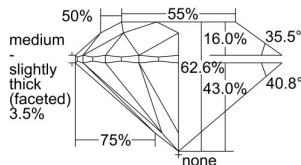

GIA®

FACSIMILE

GIA REPORT 1497738759

Verify this report at GIA.edu

GIA NATURAL DIAMOND DOSSIER®

June 24, 2024
GIA Report Number **1497738759**
Shape and Cutting Style ..... **Round Brilliant**
Measurements ..... **4.43 - 4.46 x 2.78 mm**

GRADING RESULTS

Carat Weight ..... **0.34 carat**
Color Grade ..... **J**
Clarity Grade **VS1**
Cut Grade ..... **Excellent**

ADDITIONAL GRADING INFORMATION

Polish ..... **Excellent**
Symmetry ..... **Excellent**
Fluorescence ..... **None**
Clarity Characteristics..... **Crystal, Feather, Cloud**
Inscription(s): **GIA 1497738759**

PROPORTIONS

Profile to actual proportions

GRADING SCALES

GIA COLOR SCALE	GIA CLARITY SCALE	GIA CUT SCALE	
D	FLAWLESS	EXCELLENT	
E	INTERNALLY FLAWLESS		
F		VVS₁	VERY GOOD
G	VVS₂		
H	VS₁	GOOD	
I	VS₂		
J	SI₁	FAIR	
K	SI₂		
L	I₁	POOR	
M	I₂		
N	I₃		
O			
P			
Q			
R			
S			
T			
U			
V			
W			
X			
Y			
Z