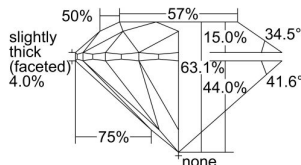

GIA®

FACSIMILE

GIA REPORT 1497756524

Verify this report at GIA.edu

GIA NATURAL DIAMOND DOSSIER®

June 27, 2024
GIA Report Number 1497756524
Shape and Cutting Style ..... Round Brilliant
Measurements ..... 4.44 - 4.49 x 2.82 mm

GRADING RESULTS

Carat Weight ..... 0.34 carat
Color Grade ..... G
Clarity Grade VS1
Cut Grade ..... Excellent

ADDITIONAL GRADING INFORMATION

Polish ..... Excellent
Symmetry ..... Excellent
Fluorescence ..... None
Clarity Characteristics..... Crystal, Feather, Pinpoint
Inscription(s): GIA 1497756524

PROPORTIONS

Profile to actual proportions

GRADING SCALES

GIA COLOR SCALE	GIA CLARITY SCALE	GIA CUT SCALE	
D	FLAWLESS	EXCELLENT	
E	INTERNALLY FLAWLESS		
F		VVS₁	VERY GOOD
G	VVS₂		
H	VS₁	GOOD	
I	VS₂		
J	SI₁	FAIR	
K	SI₂		
L	I₁	POOR	
M	I₂		
N	I₃		
O			
P			
Q			
R			
S			
T			
U			
V			
W			
X			
Y			
Z