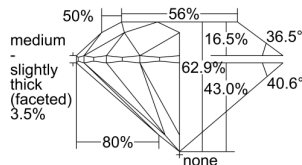

GIA®

FACSIMILE

GIA REPORT 1497769512

Verify this report at GIA.edu

GIA NATURAL DIAMOND DOSSIER®

June 26, 2024
GIA Report Number **1497769512**
Shape and Cutting Style ..... **Round Brilliant**
Measurements ..... **5.38 - 5.41 x 3.39 mm**

GRADING RESULTS

Carat Weight ..... **0.61 carat**
Color Grade ..... **I**
Clarity Grade **VS1**
Cut Grade ..... **Excellent**

ADDITIONAL GRADING INFORMATION

Polish ..... **Excellent**
Symmetry ..... **Excellent**
Fluorescence ..... **None**
Clarity Characteristics..... **Crystal, Pinpoint, Cloud**
Inscription(s): **GIA 1497769512**

PROPORTIONS

Profile to actual proportions

GRADING SCALES

GIA COLOR SCALE	GIA CLARITY SCALE	GIA CUT SCALE	
D	FLAWLESS	EXCELLENT	
E	INTERNALLY FLAWLESS		
F		VVS₁	VERY GOOD
G	VVS₂		
H	VS₁	GOOD	
I	VS₂		
J	SI₁	FAIR	
K	SI₂		
L	I₁	POOR	
M	I₂		
N	I₃		
O			
P			
Q			
R			
S			
T			
U			
V			
W			
X			
Y			
Z