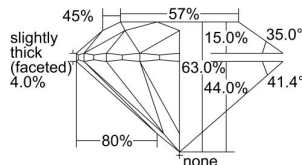

GIA®

FACSIMILE

GIA REPORT 1497779401

Verify this report at GIA.edu

GIA NATURAL DIAMOND DOSSIER®

June 28, 2024
GIA Report Number 1497779401
Shape and Cutting Style ..... Round Brilliant
Measurements ..... 5.65 - 5.69 x 3.57 mm

GRADING RESULTS

Carat Weight ..... 0.71 carat
Color Grade ..... D
Clarity Grade VS1
Cut Grade ..... Excellent

ADDITIONAL GRADING INFORMATION

Polish ..... Excellent
Symmetry ..... Excellent
Fluorescence ..... Medium Blue
Clarity Characteristics ..... Crystal, Pinpoint
Inscription(s): GIA 1497779401

PROPORTIONS

Profile to actual proportions

GRADING SCALES

GIA COLOR SCALE	GIA CLARITY SCALE	GIA CUT SCALE	
D	FLAWLESS	EXCELLENT	
E	INTERNALLY FLAWLESS		
F		VVS₁	VERY GOOD
G	VVS₂		
H	VS₁	GOOD	
I	VS₂		
J	SI₁	FAIR	
K	SI₂		
L	I₁	POOR	
M			
N			
O	I₂		
P			
Q	I₃		
R			
S			
T			
U			
V			
W			
X			
Y			
Z