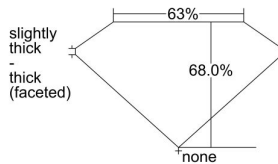

GIA®

FACSIMILE

GIA REPORT 1497781456

Verify this report at GIA.edu

GIA NATURAL DIAMOND DOSSIER®

June 27, 2024
GIA Report Number 1497781456
Shape and Cutting Style ..... Cushion Modified Brilliant
Measurements ..... 4.80 x 4.34 x 2.95 mm

GRADING RESULTS

Carat Weight ..... 0.53 carat
Color Grade ..... E
Clarity Grade VS2

ADDITIONAL GRADING INFORMATION

Polish ..... Excellent
Symmetry ..... Excellent
Fluorescence ..... None
Clarity Characteristics ..... Cloud, Crystal
Inscription(s): GIA 1497781456

PROPORTIONS

Profile not to actual proportions

GRADING SCALES

GIA COLOR SCALE		GIA CLARITY SCALE			
COLORLESS	D	VERY VERY SLIGHTLY INCLUDED	FLAWLESS		
	E		INTERNALLY FLAWLESS		
	F	VERY SLIGHTLY INCLUDED	VVS₁		
	G		VVS₂		
	H		VS₁		
	NEAR COLORLESS	I	SLIGHTLY INCLUDED	VS₂	
		J		SI₁	
		FAINT	K	INCLUDED	SI₂
			L		I₁
			M		I₂
VERY LIGHT			N	INCLUDED	I₃
			O		
			P		
	Q				
LIGHT	R				
	S				
	T				
	U				
	V				
	Z