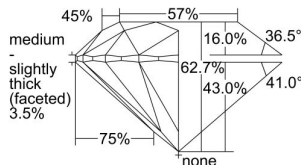

GIA®

FACSIMILE

GIA REPORT 1497781924

Verify this report at GIA.edu

GIA NATURAL DIAMOND DOSSIER®

June 27, 2024
GIA Report Number 1497781924
Shape and Cutting Style ..... Round Brilliant
Measurements ..... 4.58 - 4.61 x 2.88 mm

GRADING RESULTS

Carat Weight ..... 0.38 carat
Color Grade ..... D
Clarity Grade S11
Cut Grade ..... Excellent

ADDITIONAL GRADING INFORMATION

Polish ..... Excellent
Symmetry ..... Excellent
Fluorescence ..... Medium Blue
Clarity Characteristics ..... Crystal
Inscription(s): GIA 1497781924

PROPORTIONS

Profile to actual proportions