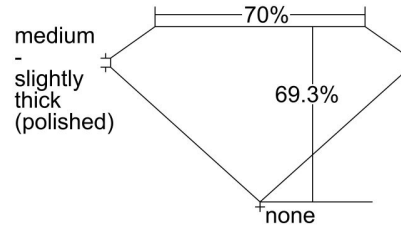

GIA NATURAL DIAMOND GRADING REPORT

July 01, 2024
 GIA Report Number 1497788684
 Shape and Cutting Style Cut-Cornered Rectangular Modified Brilliant
 Measurements 6.95 x 5.16 x 3.58 mm

GRADING RESULTS

Carat Weight 1.01 carat
 Color Grade I
 Clarity Grade VVS1

ADDITIONAL GRADING INFORMATION

Polish Excellent
 Symmetry Excellent
 Fluorescence None
 Inscription(s): GIA 1497788684

PROPORTIONS

Profile not to actual proportions

CLARITY CHARACTERISTICS

KEY TO SYMBOLS*

- Pinpoint
- ~ Feather

* Red symbols denote internal characteristics (inclusions). Green or black symbols denote external characteristics (blemishes). Diagram is an approximate representation of the diamond, and symbols shown indicate type, position, and approximate size of clarity characteristics. All clarity characteristics may not be shown. Details of finish are not shown.