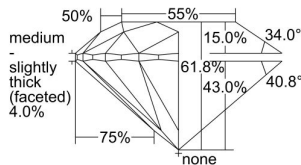

GIA®

FACSIMILE

GIA REPORT 1497792188

Verify this report at GIA.edu

GIA NATURAL DIAMOND DOSSIER®

July 02, 2024
GIA Report Number **1497792188**
Shape and Cutting Style ..... **Round Brilliant**
Measurements ..... **4.30 - 4.32 x 2.66 mm**

GRADING RESULTS

Carat Weight ..... **0.30 carat**
Color Grade ..... **D**
Clarity Grade **S12**
Cut Grade ..... **Excellent**

ADDITIONAL GRADING INFORMATION

Polish ..... **Excellent**
Symmetry ..... **Excellent**
Fluorescence ..... **None**
Clarity Characteristics ..... **Cloud, Crystal**
Inscription(s): **GIA 1497792188**

PROPORTIONS

Profile to actual proportions

GRADING SCALES

GIA COLOR SCALE	GIA CLARITY SCALE	GIA CUT SCALE	
D	FLAWLESS	EXCELLENT	
E	INTERNALLY FLAWLESS		
F		VVS₁	VERY GOOD
G	VVS₂		
H	VS₁	GOOD	
I	VS₂		
J	S1₁	FAIR	
K	S1₂		
L	I₁	POOR	
M	I₂		
N	I₃		
O			
P			
Q			
R			
S			
T			
U			
V			
W			
X			
Y			
Z