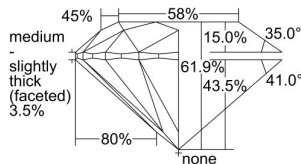

GIA®

FACSIMILE

GIA REPORT 1497796833

Verify this report at GIA.edu

GIA NATURAL DIAMOND DOSSIER®

July 01, 2024
GIA Report Number **1497796833**
Shape and Cutting Style ..... **Round Brilliant**
Measurements ..... **5.12 - 5.13 x 3.17 mm**

GRADING RESULTS

Carat Weight ..... **0.51 carat**
Color Grade ..... **E**
Clarity Grade **VS1**
Cut Grade ..... **Excellent**

ADDITIONAL GRADING INFORMATION

Polish ..... **Excellent**
Symmetry ..... **Excellent**
Fluorescence ..... **None**
Clarity Characteristics..... **Crystal, Pinpoint**
Inscription(s): **GIA 1497796833**

PROPORTIONS

Profile to actual proportions

GRADING SCALES

GIA COLOR SCALE	GIA CLARITY SCALE	GIA CUT SCALE	
D	FLAWLESS	EXCELLENT	
E	INTERNALLY FLAWLESS		
F		VVS₁	VERY GOOD
G	VVS₂		
H	VS₁	GOOD	
I	VS₂		
J	SI₁	FAIR	
K	SI₂		
L	I₁	POOR	
M	I₂		
N	I₃		
O			
P			
Q			
R			
S			
T			
U			
V			
W			
X			
Y			
Z