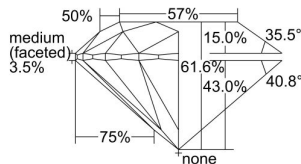

GIA®

FACSIMILE

GIA REPORT

1497809641

Verify this report at GIA.edu

GIA NATURAL DIAMOND DOSSIER®

July 02, 2024
GIA Report Number 1497809641
Shape and Cutting Style ..... Round Brilliant
Measurements ..... 5.70 - 5.71 x 3.51 mm

GRADING RESULTS

Carat Weight ..... 0.70 carat
Color Grade L
Clarity Grade VS1
Cut Grade ..... Excellent

ADDITIONAL GRADING INFORMATION

Polish ..... Excellent
Symmetry ..... Excellent
Fluorescence ..... None
Clarity Characteristics ..... Feather, Needle, Pinpoint
Inscription(s): GIA 1497809641

PROPORTIONS

Profile to actual proportions

GRADING SCALES

GIA COLOR SCALE	GIA CLARITY SCALE	GIA CUT SCALE	
D	FLAWLESS	EXCELLENT	
E	INTERNALLY FLAWLESS		
F		VVS₁	VERY GOOD
G	VVS₂		
H	VS₁	GOOD	
I	VS₂		
J	SI₁	FAIR	
K	SI₂		
L	I₁	POOR	
M	I₂		
N	I₃		
O			
P			
Q			
R			
S			
T			
U			
V			
W			
X			
Y			
Z