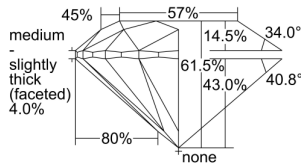

GIA®

FACSIMILE

GIA REPORT 1497818829

Verify this report at GIA.edu

GIA NATURAL DIAMOND DOSSIER®

July 10, 2024
GIA Report Number **1497818829**
Shape and Cutting Style ..... **Round Brilliant**
Measurements ..... **5.74 - 5.77 x 3.54 mm**

GRADING RESULTS

Carat Weight ..... **0.72 carat**
Color Grade ..... **I**
Clarity Grade **VS1**
Cut Grade ..... **Excellent**

ADDITIONAL GRADING INFORMATION

Polish ..... **Excellent**
Symmetry ..... **Excellent**
Fluorescence ..... **None**
Clarity Characteristics..... **Crystal, Cloud, Pinpoint**
Inscription(s): **GIA 1497818829**

PROPORTIONS

Profile to actual proportions

GRADING SCALES

GIA COLOR SCALE	GIA CLARITY SCALE	GIA CUT SCALE	
D	FLAWLESS	EXCELLENT	
E	INTERNALLY FLAWLESS		
F		VVS₁	VERY GOOD
G	VVS₂		
H	VS₁	GOOD	
I	VS₂		
J	SI₁	FAIR	
K	SI₂		
L	I₁	POOR	
M	I₂		
N	I₃		
O			
P			
Q			
R			
S			
T			
U			
V			
W			
X			
Y			
Z